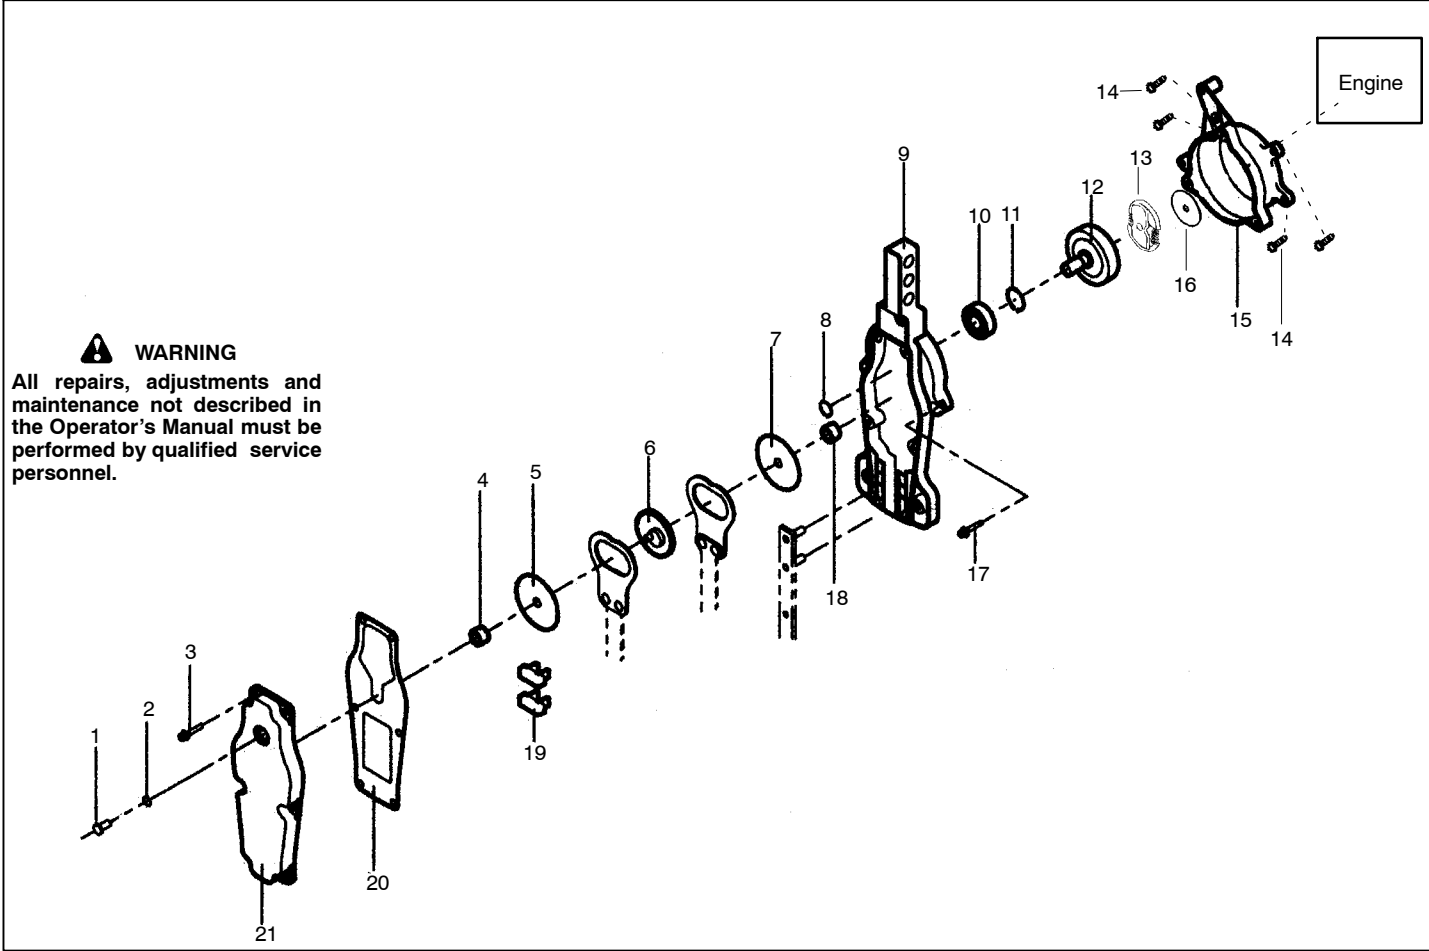

Note: Illustration may differ from actual model due to design changes

⚠ WARNING
All repairs, adjustments and maintenance not described in the Operator's Manual must be performed by qualified service personnel.